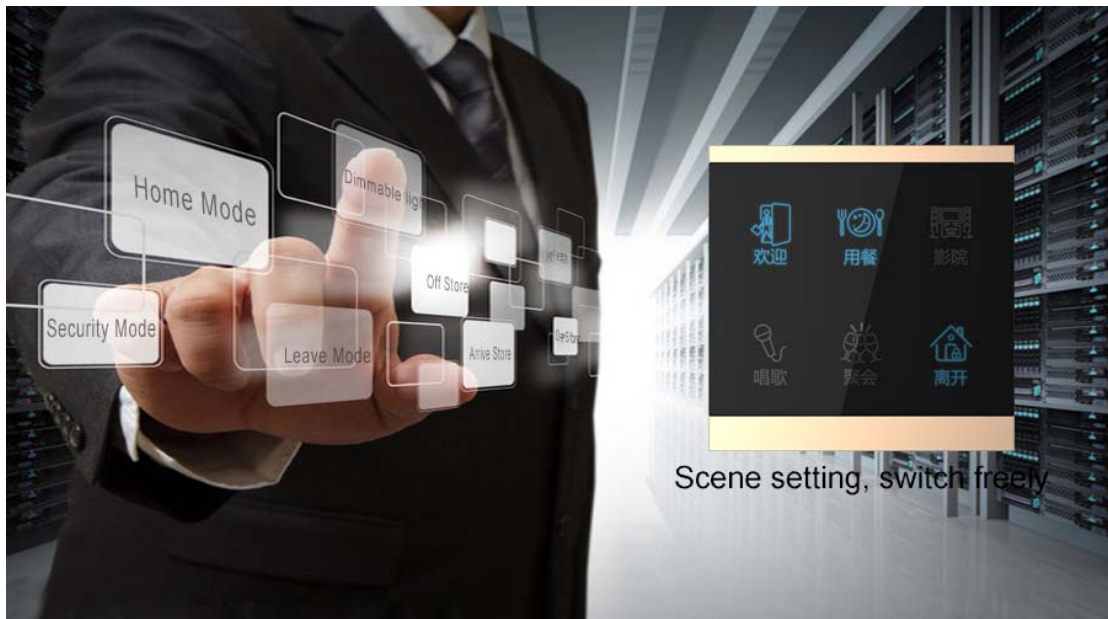

As a Router device in the ZigBee network, it provides local control and allows other devices to join the network. It can be paired with multiple end devices as well.

As a ZigBee router, Z828 allows other devices to join the network.

It is equipped with touch switches and enables users to monitor and control the devices from the app.

Capacitive Touch Switch

Real-time Display From The App

It can be programmed as an on/off/dimming switch.

The app displays real-time power consumption and helps you change your power habits.

Monitor real-time power usage at different times, track the energy use of the appliances and help you save money on the electricity bill.

When the device measures abnormal current or the peak power 150A from the appliance, it will cut the power automatically for safety concerns.

It can be programmed as an on/off switch or scene control switch based on your needs and can perform mode controls such as Home, Away, Dining and Meeting. The scene icons can be customized according to your preference.