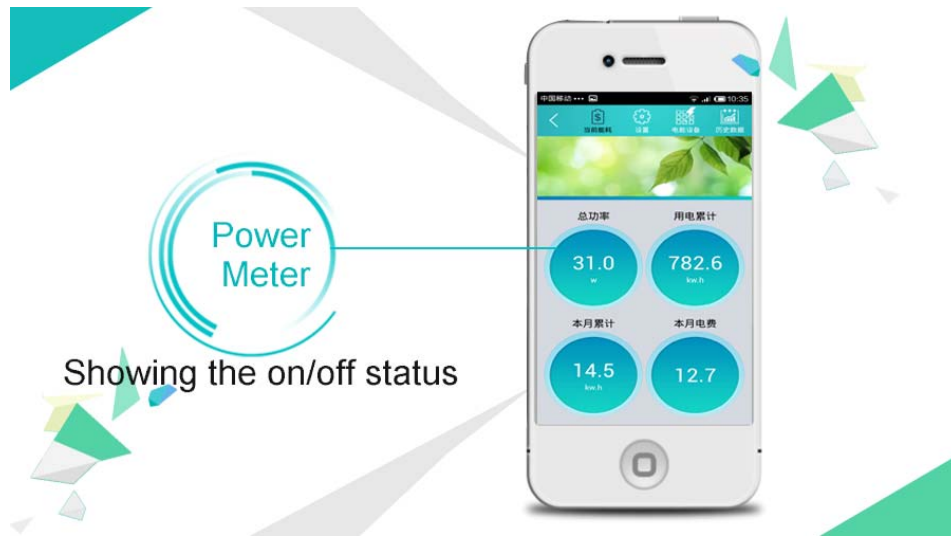

As a Router device in the ZigBee network, it provides local control and allows other devices to join the network. It can be paired with multiple end devices as well.

As a ZigBee router, Z828 allows other devices to join the network.

It is equipped with touch switches and enables users to monitor and control the devices from the app.

Capacitive Touch Switch

Real-time Display From The App

It can be programmed as an on/off/dimming switch.

The app displays real-time power consumption and helps you change your power habits.

Monitor real-time power usage at different times, track the energy use of the appliances and help you save money on the electricity bill.