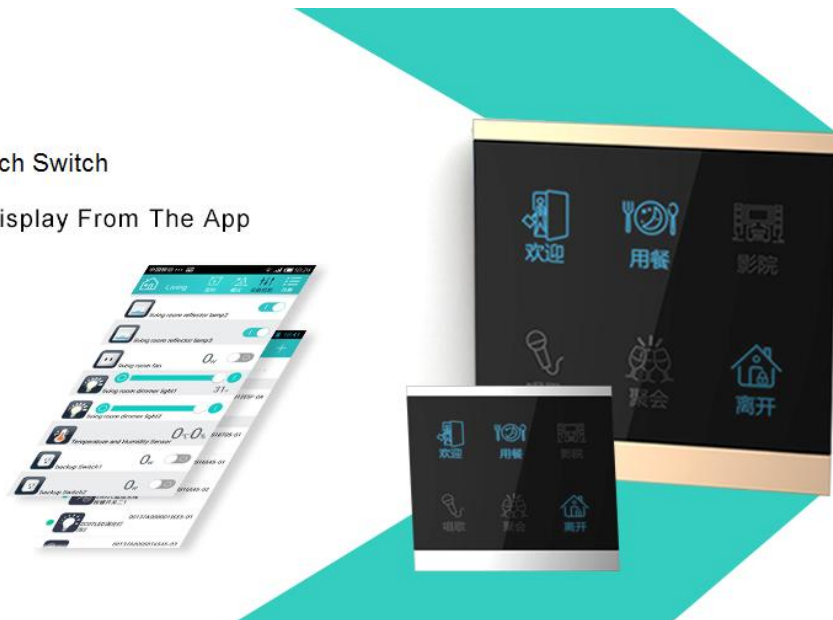

## Netvox Z828 Programmable 6 Scene Control Touch Switches - Upgraded from the Z825 series

Netvox launched a new series of touch switches! The new Z828 series has all the features of Z825 with an elegant metal frame, available in champagne gold, black and silver with either sandblasted finish or hairline finish. The scene icons can be customized according to your preference.

As a Router device in the ZigBee network, it provides local control and allows other devices to join the network. It can be paired with multiple end devices as well.

As a ZigBee router, Z828 allows other devices to join the network.

It is equipped with touch switches and enables users to monitor and control the devices from the app.

Capacitive Touch Switch

Real-time Display From The App

It can be programmed as an on/off/dimming switch.

The app displays real-time power consumption and helps you change your power habits.

Monitor real-time power usage at different times, track the energy use of the appliances and help you save money on the electricity bill.