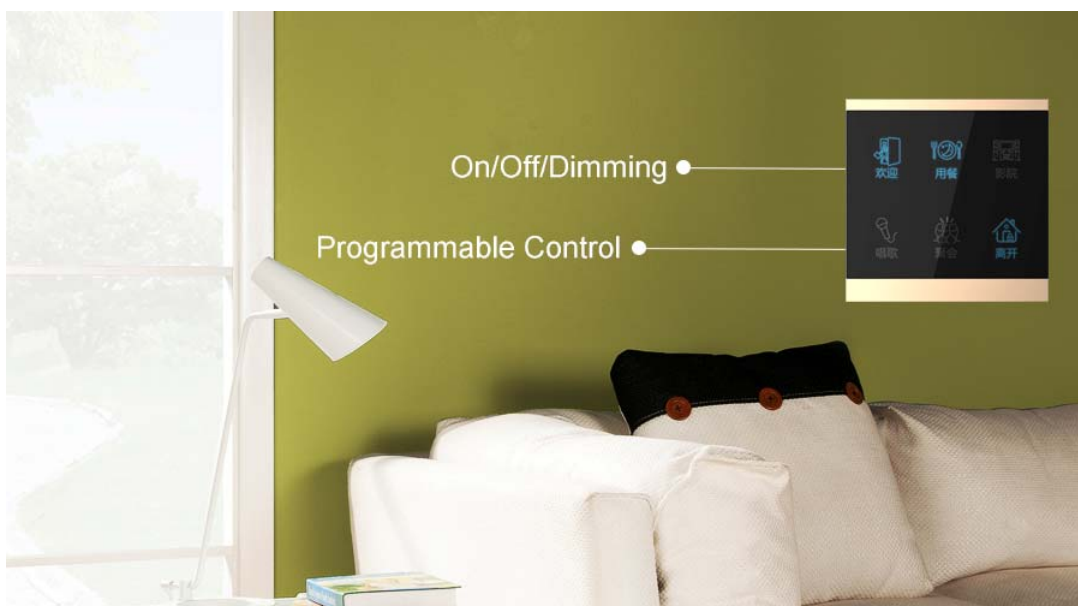

## Netvox Z828 Programmable 6 Scene Control Touch Switches - Upgraded from the Z825 series

Netvox launched a new series of touch switches! The new Z828 series has all the features of Z825 with an elegant metal frame, available in champagne gold, black and silver with either sandblasted finish or hairline finish. The scene icons can be customized according to your preference.

As a Router device in the ZigBee network, it provides local control and allows other devices to join the network. It can be paired with multiple end devices as well.

As a ZigBee router, Z828 allows other devices to join the network.

It is equipped with touch switches and enables users to monitor and control the devices from the app.

Capacitive Touch Switch

Real-time Display From The App

It can be programmed as an on/off/dimming switch.

The Z828 series are designed in line with the strict EU standards and requirements. They can fit in with various interior design styles such as modern minimalist, country, European, Mediterranean and South Eastern Asian. Netvox presents you the new switches for a wider range of applications.