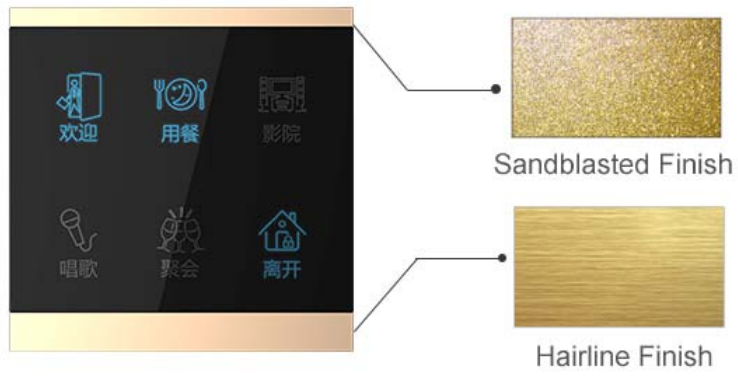

## Netvox Z828 Programmable 6 Scene Control Touch Switches - Upgraded from the Z825 series

Netvox launched a new series of touch switches! The new Z828 series has all the features of Z825 with an elegant metal frame, available in champagne gold, black and silver with either sandblasted finish or hairline finish. The scene icons can be customized according to your preference.

High Quality Craftsmanship  
Sandblasted Finish or Hairline Finish

It has an unprecedented design with industry-leading features. It is remote controllable based on IEEE 802.15.4 ZigBee wireless communication protocol.

As a Router device in the ZigBee network, it provides local control and allows other devices to join the network. It can be paired with multiple end devices as well.

As a ZigBee router, Z828 allows other devices to join the network.